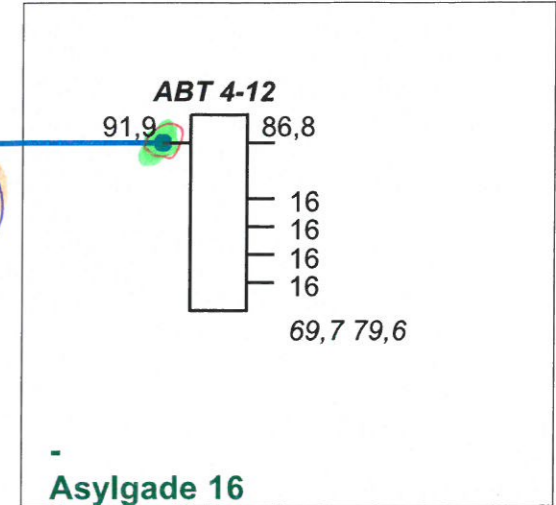

U 3936
Slotsgade 3

2
1,7/7,0 Bambus # 50 m

60H 1,5/6,5 # 30 m

1,8/11,5

Asylgade 16

Fm stik

3
1,7/7,0 Bambus # 10 m

Asylgade 16