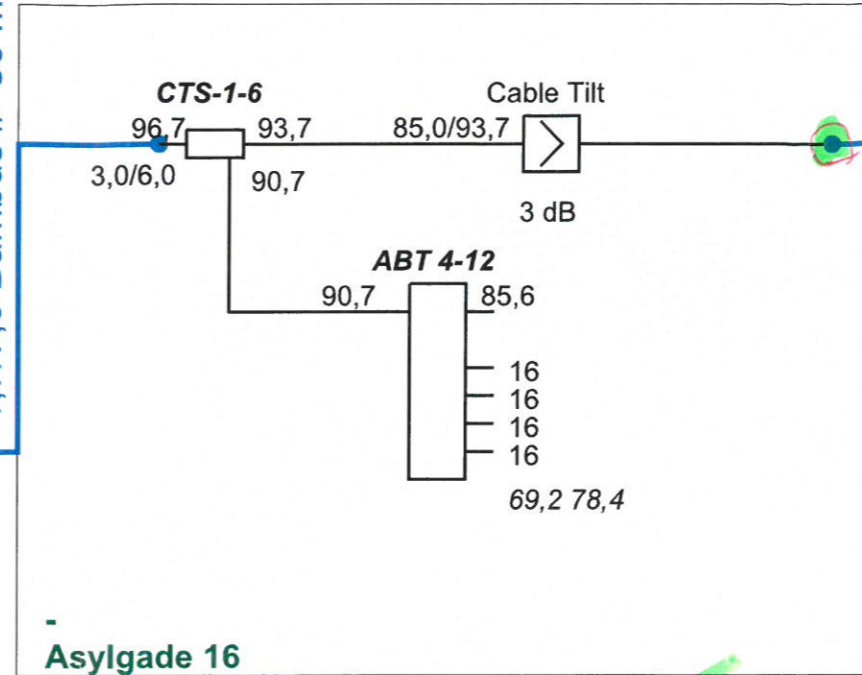

U 3936
Slotsgade 3

2
1,7/7,0 Bambus # 50 m

60H 1,5/6,5 # 30 m

1,8/11,5

Asylgade 16

Fm stik

3
1,7/7,0 Bambus # 10 m

Asylgade 16