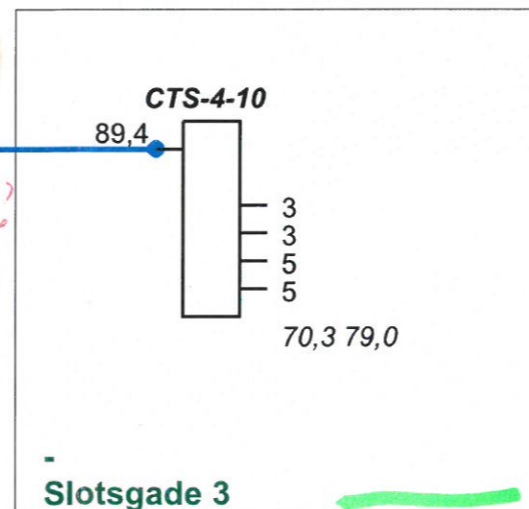

Slotsgade 3

ProjectName :	Glenten 1218	Frequency :	282 - 1218Mhz
Reference :		U 3936	Initials : jph
	Glentevejs Antennelaug Vagtelvej 1-3	Date :	24-05-2022

12/3-24 PK
tjek