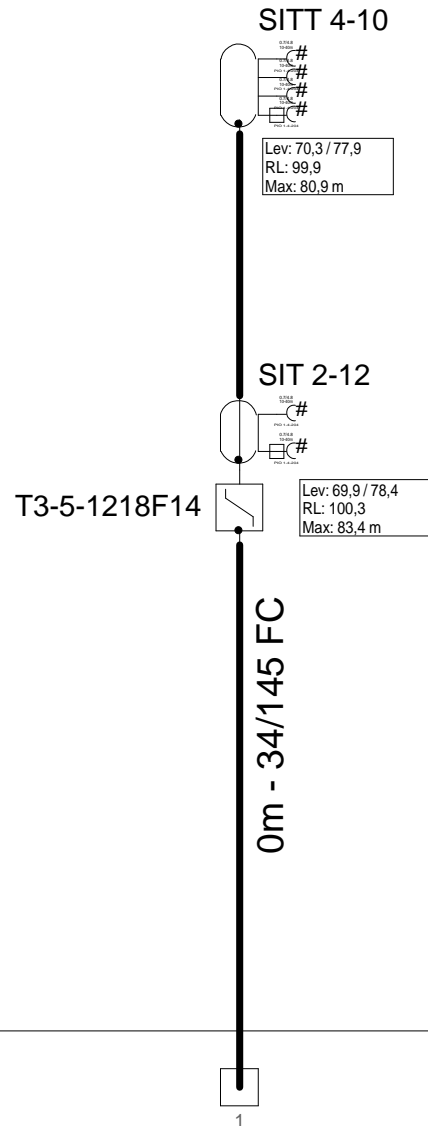

Kgs Torv_04D3 - 4 -

3 -

Antenna Installation/Network

Operator

Version	Edited by awh	Date 02-10-2018
Size	Project Kgs Torv_04D3	Sheet Id:4/No:4, 4/4
AND Version 4.12 Serial No. 14000-1-LB for:		Sheet name